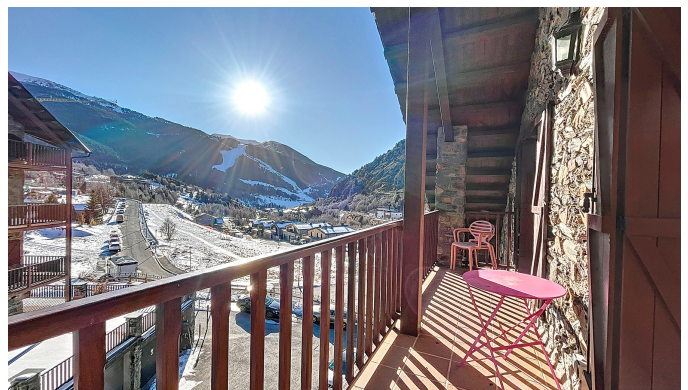

REF.:6220

Andorra | Sotheby's
INTERNATIONAL REALTY

Exclusive Penthouse for Sale in Soldeu – Views of Grandvalira

Andorra - Incles

Superficie	Habitaciones	Baños	Precio
130 m²	3	2	800.000 €

Contáctenos para recibir más información o solicitar una visita

+376 872 222

info@sir.ad

Sotheby's International Realty® is a registered trademark licensed to Sotheby's International Realty Affiliates LLC. Each Sotheby's International Realty® office is independently owned and operated.

Andorra Sotheby's International Realty
Calle Santa Anna, 14 AD700 Escaldes-Engordany Principado de Andorra
Tel: +376 872 222 · Email: info@sir.ad

www.andorra-sothebysrealty.com