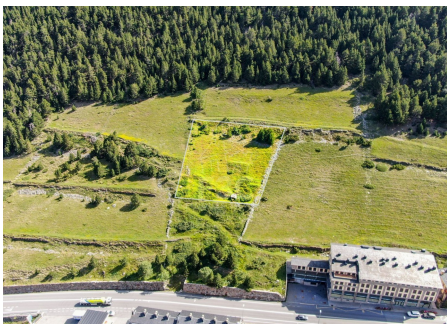

REF.:445

Andorra | Sotheby's
INTERNATIONAL REALTY

Plot of land for sale in Bordes d'Envalira

Andorra - Soldeu

Superficie	Habitaciones	Baños	Precio
1536 m²	0	0	660.000 €

Contáctenos para recibir más información o solicitar una visita

 +376 872 222

 info@sir.ad

Plot of land for sale in Bordes d'Envalira

Andorra - Soldeu

Superficie	Habitaciones	Baños	Precio
1536 m²	0	0	660.000 €

Contáctenos para recibir más información o solicitar una visita

 +376 872 222

 info@sir.ad

Magnificent 1.536 m2 plot of consolidated urban land, ideally located at Bordes d'Envalira (Canillo) in front of the ski slopes of GrandValira domain, in the Peretol area, halfway between Soldeu and Grau Roig, an area with a tourist activity geared towards skiing in winter and nature and mountain activities such as hiking, mountain biking or golf, in summer. The terrain is oriented to the South-West, on the sunny side of the mountain and enjoys sun all day long as well as majestic panoramic views of the whole valley, Envalira, Cercle dels Pessons, Pla de les Pedres, Soldeu and El Tarter. On its upper part, the plot has a practical access road coming from the general road, which can be widened. This terrain is an excellent investment opportunity for construction in a privileged area with a lot of potential.

Características

- Vistes a la muntanya
- Transport públic aprop
- Vistes ciutat
- Zona verda
- Visibilitat

REF.:445

Andorra | Sotheby's
INTERNATIONAL REALTY

Plot of land for sale in Bordes d'Envalira

Andorra - Soldeu